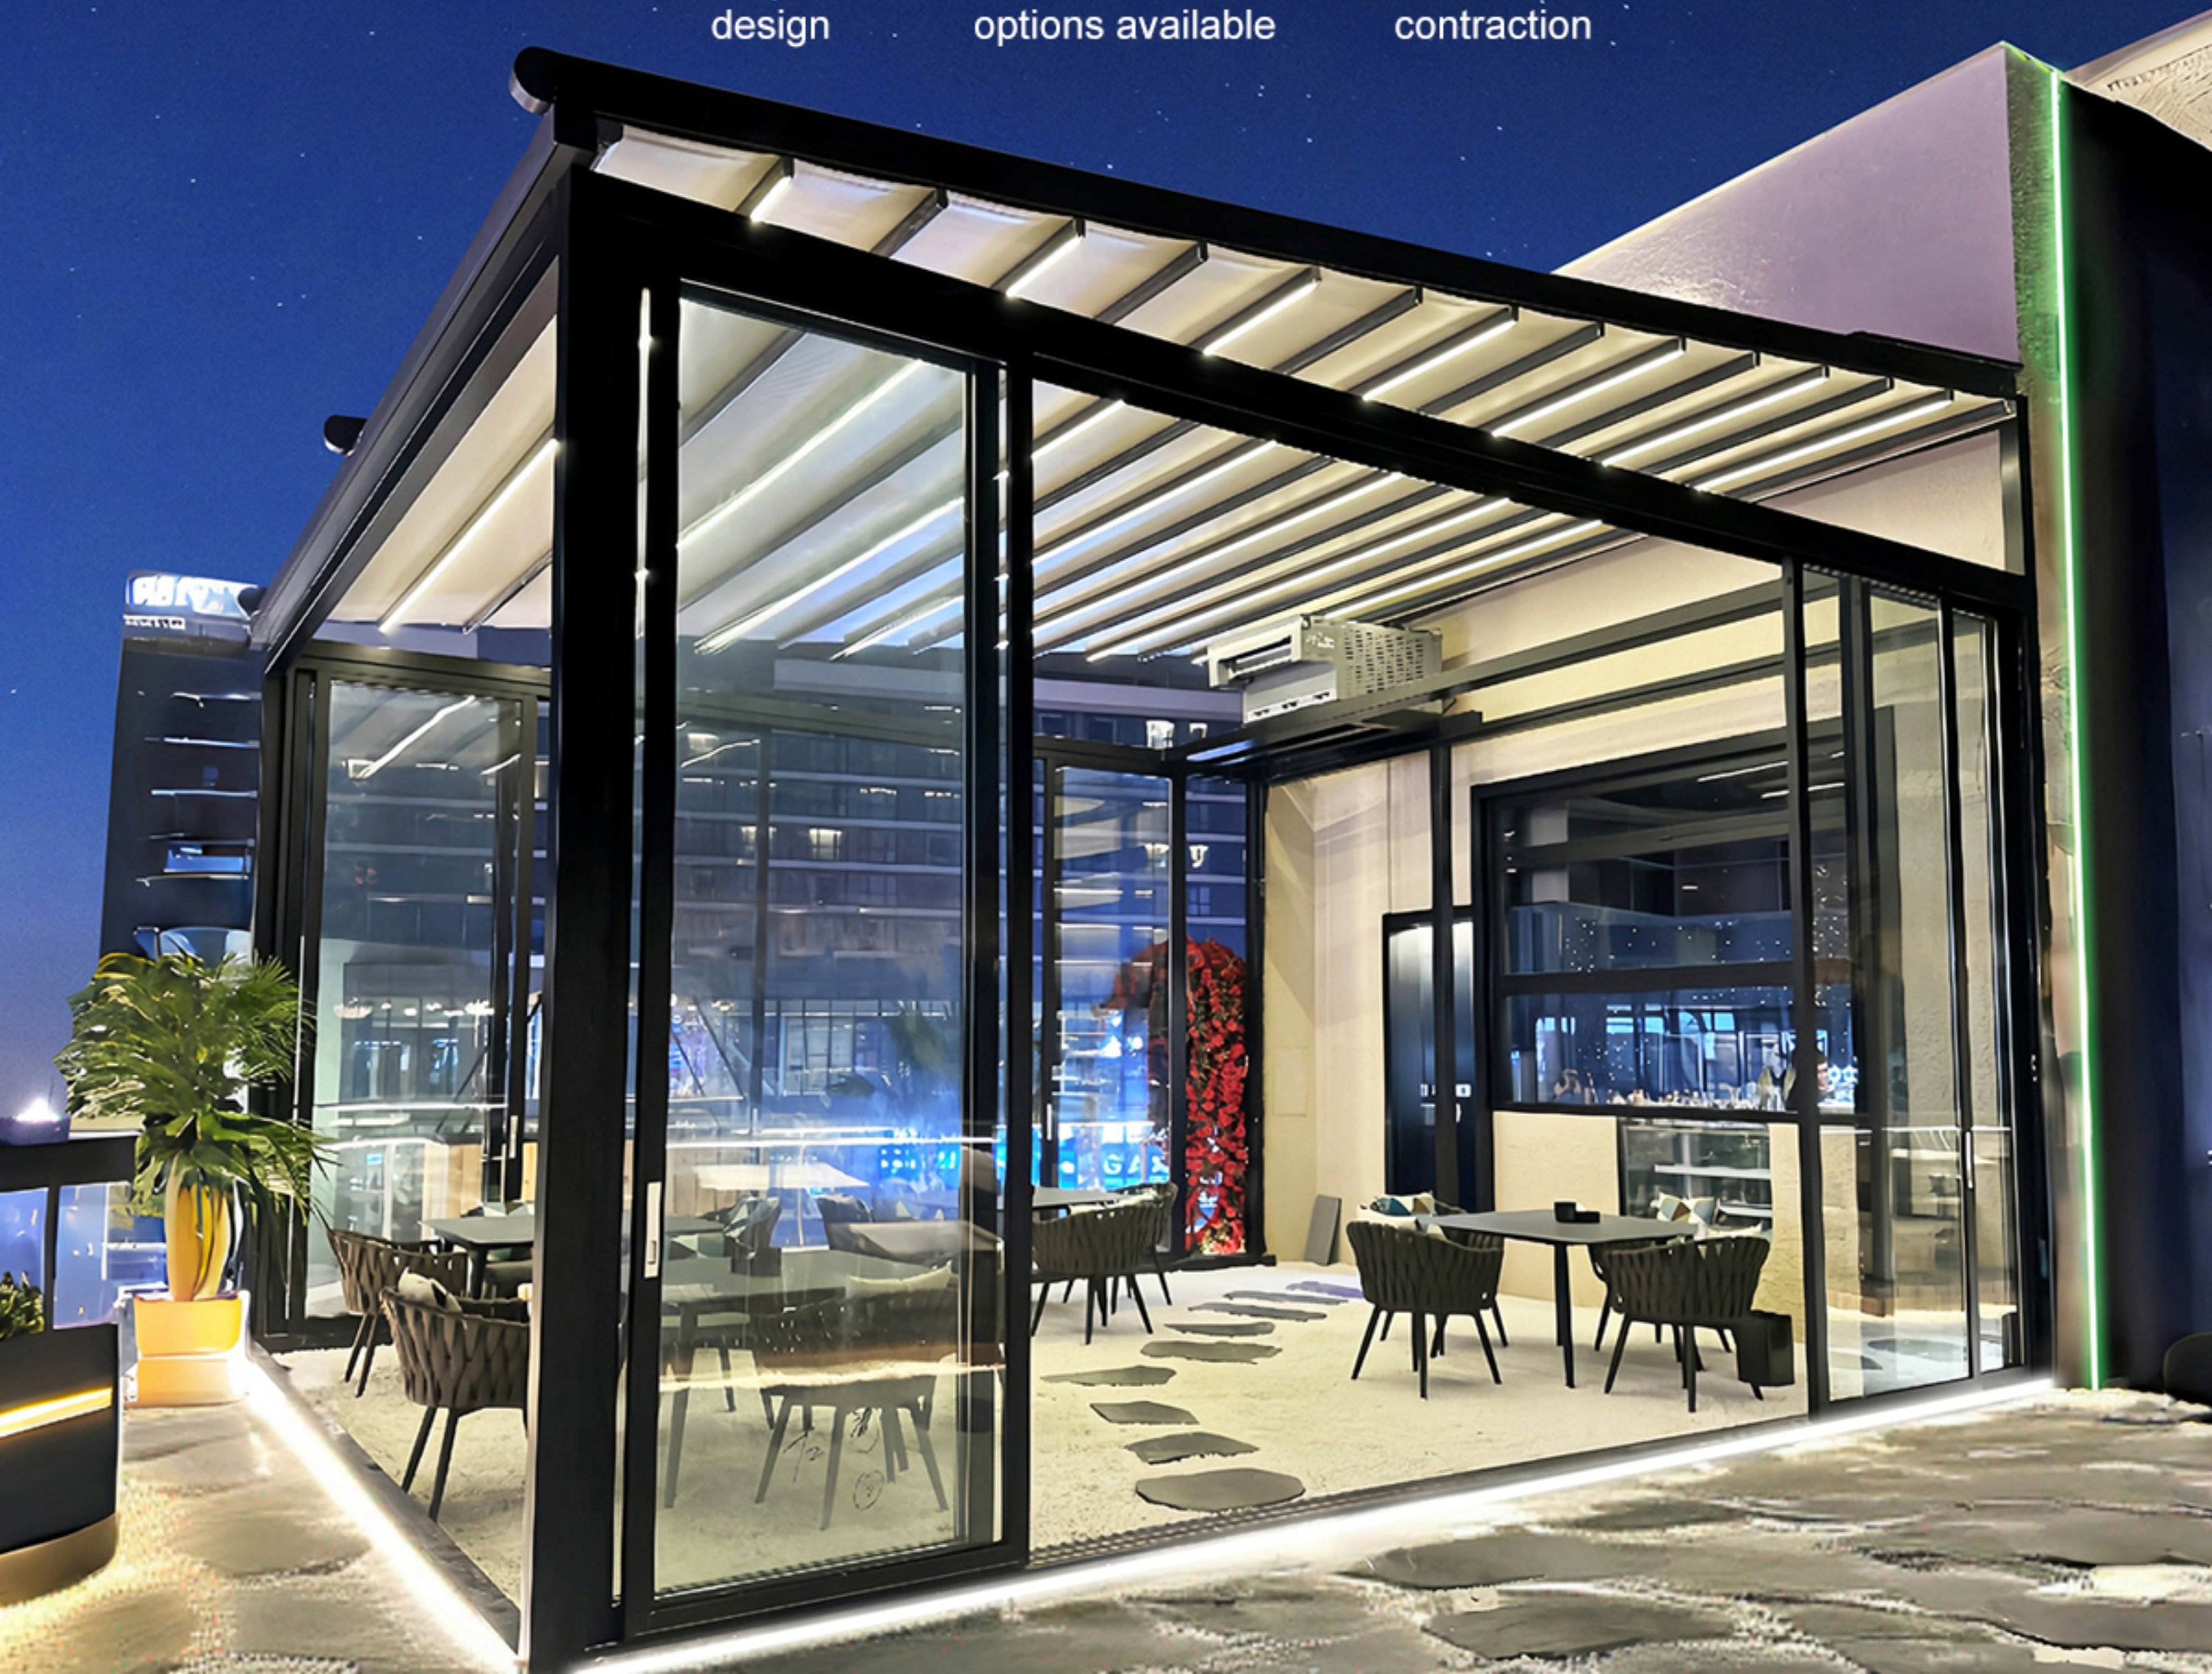

SIX STYLES TO CHOOSE FROM

Meet different installation environments

Ground independent
support model

Herringbone
pillar support

Wall hanging
pull style

Unilateral column
style

Arched ceiling

Card wall payment

Go for a better life

◆ Application Scenario Display

Unilateral column style

Restaurant Scene Display

Expand the usage area of the restaurant
not afraid of wind, rain and sun
Light strip can provide illumination

Card wall payment

Gallery Scene Display

Suitable for small venues
a vast expanse of space
Three or five friends, enjoy tea and chat

Arched ceiling

Courtyard Scene Display

Suitable for outdoor use,
capable of producing large areas of shading,
Can be used as a birthday party
and wedding venue

Independent support model

Car shed scene display

Independent outdoor parking lot
creating a safe haven for your beloved car

Wall hanging pull style

Club Scene Display

Outdoor living room
A wall mounted canopy that effectively
blocks sunlight for you