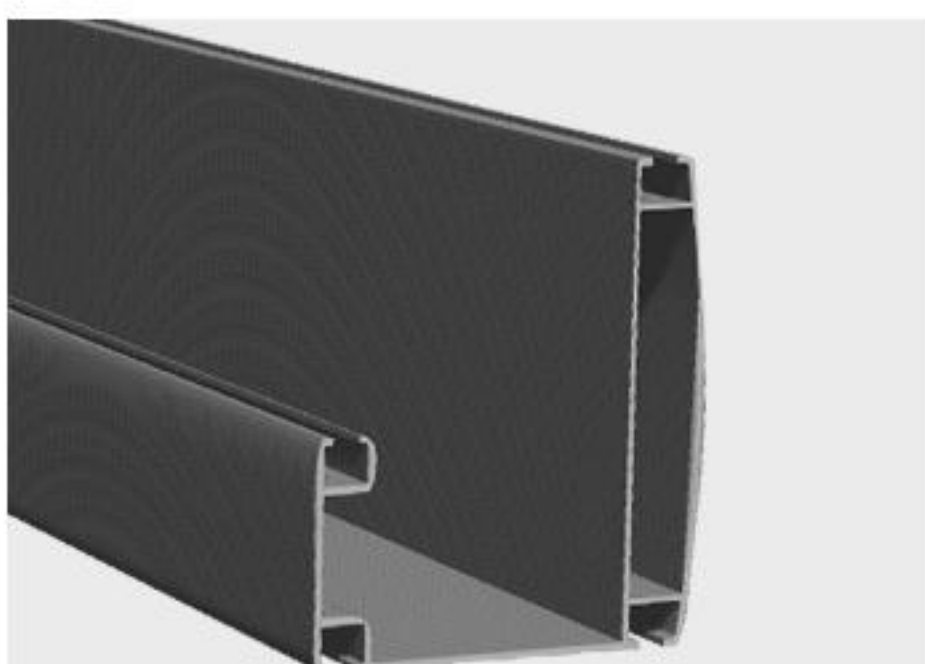

Outline

Inner Structure Picture

Dimension Drawing

◆ Profile parameters

Track

W 70mm × H 130mm
Thickness 2.0mm

Sink

W 115mm × H 115mm
Thickness 1.4mm