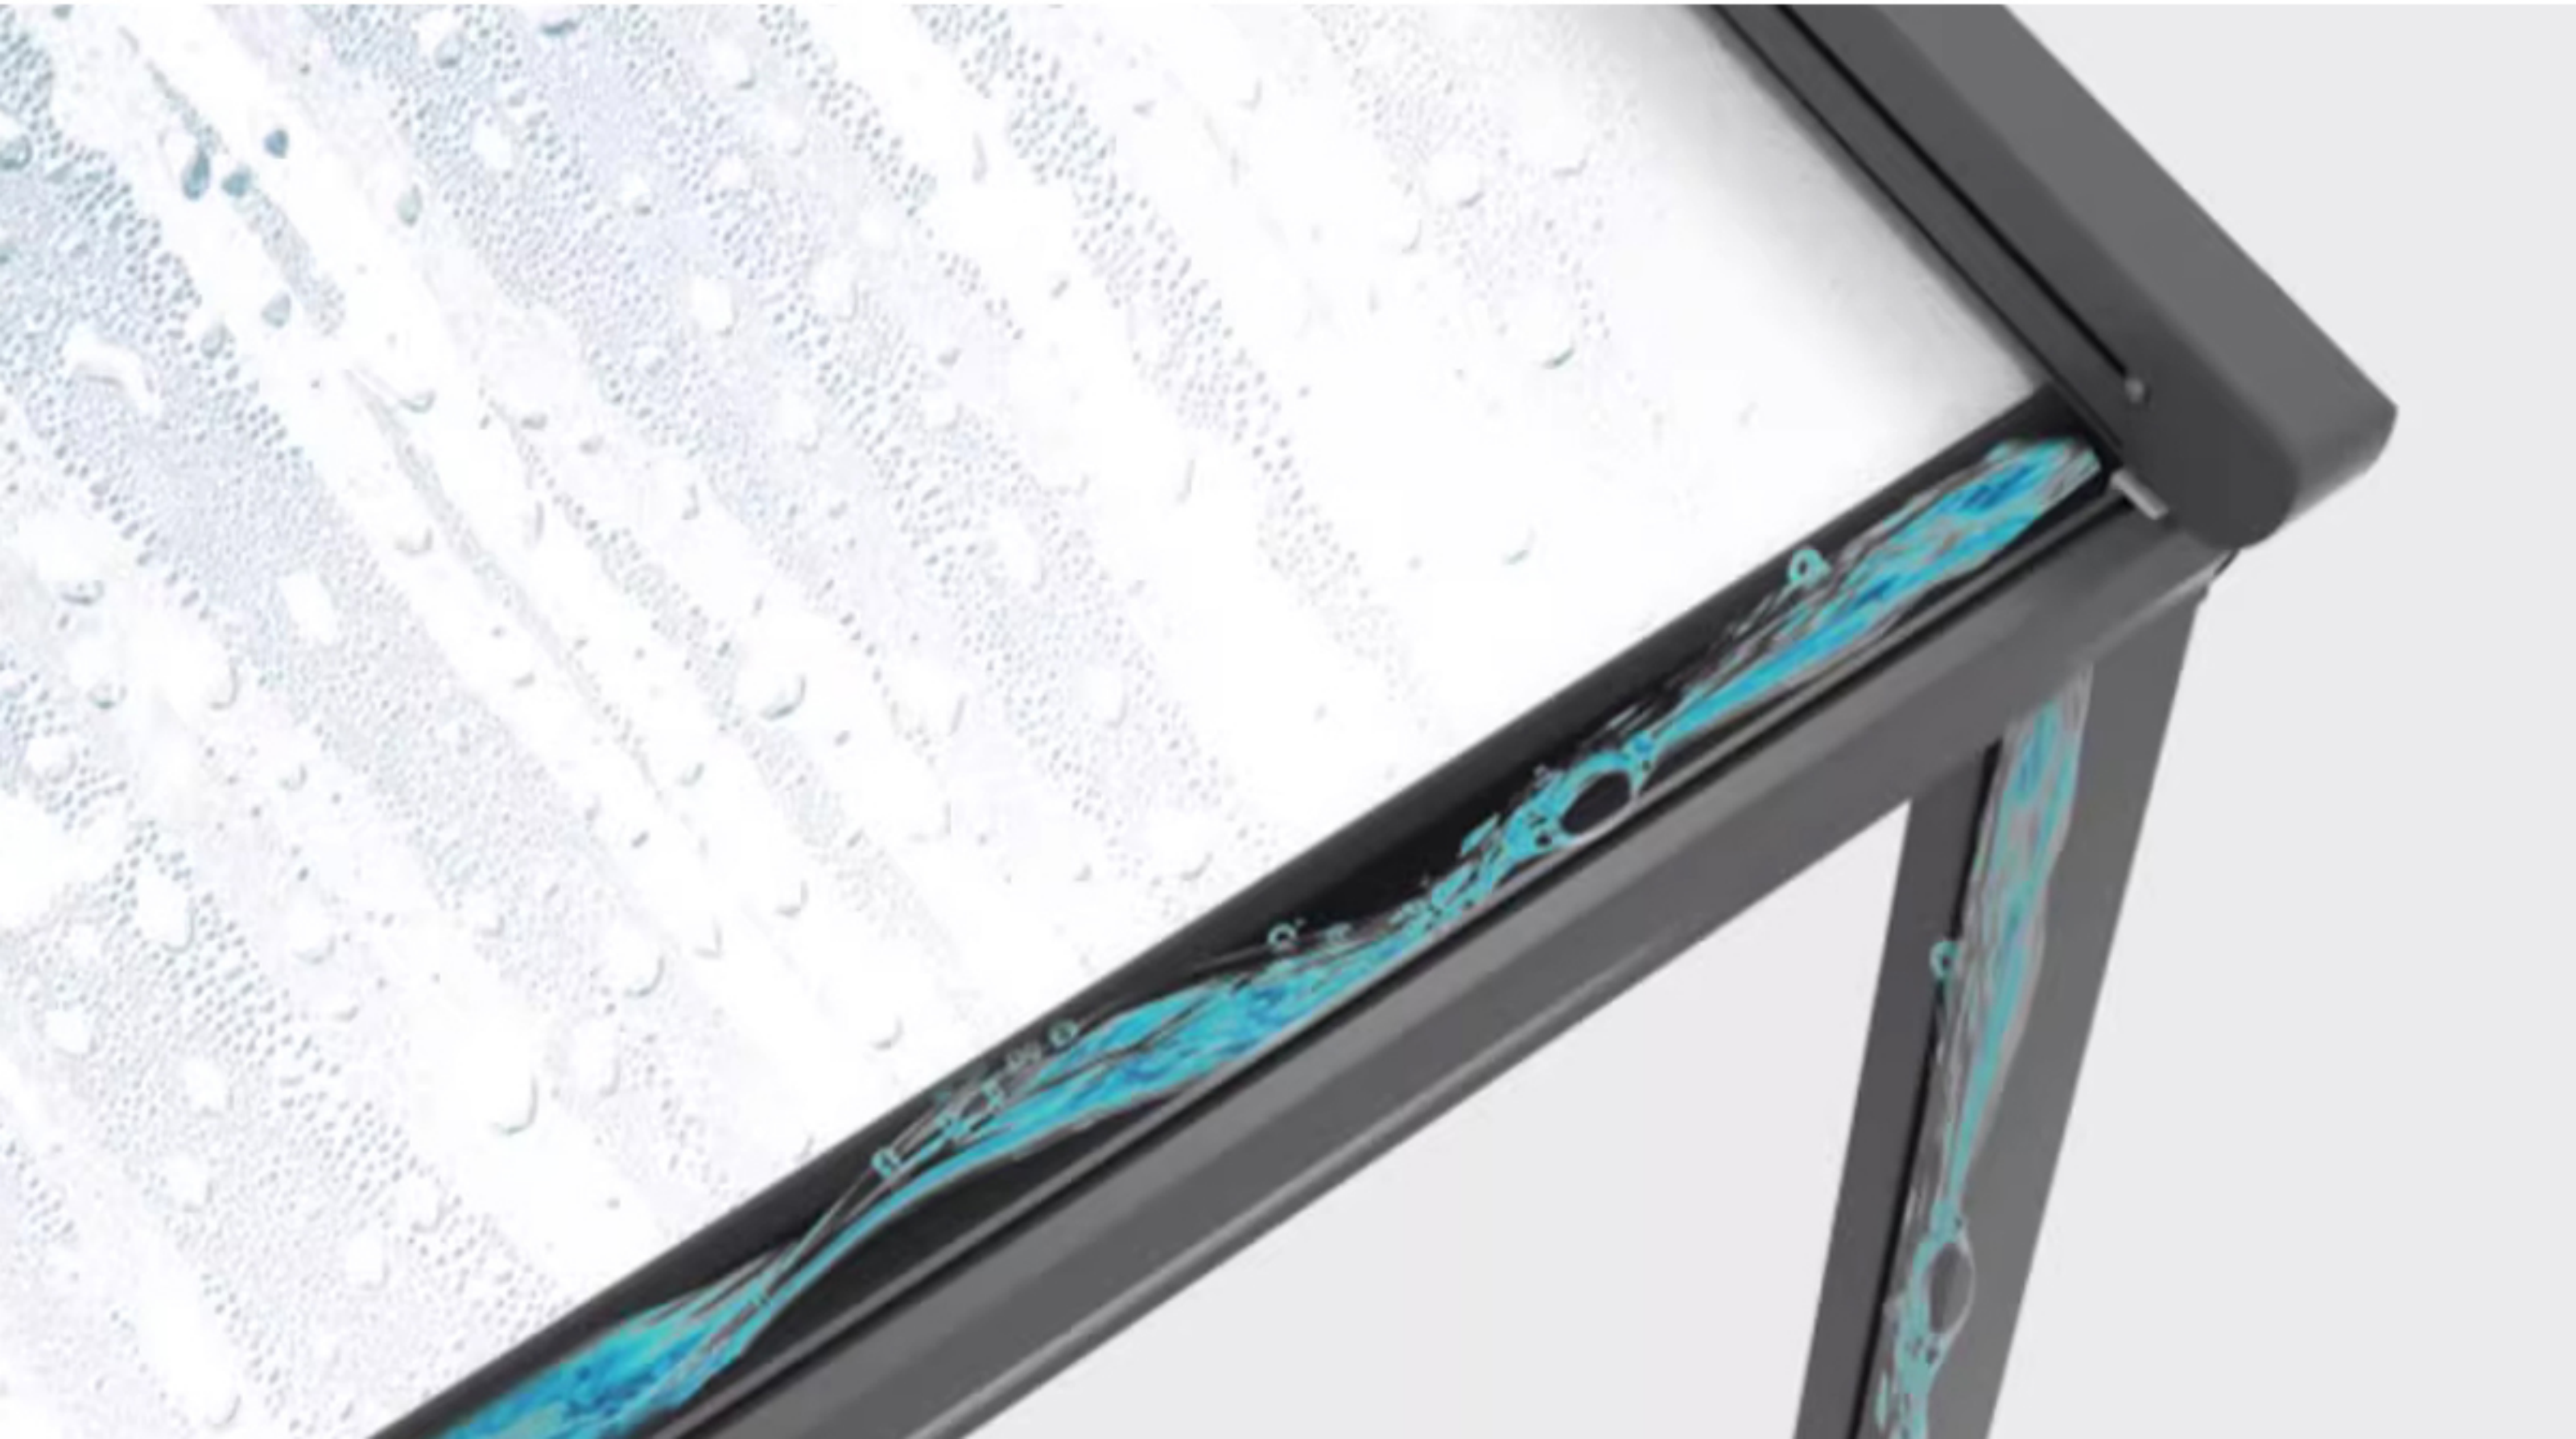

HIDDEN DRAINAGE DESIGN

No fear of standing water on rainy days