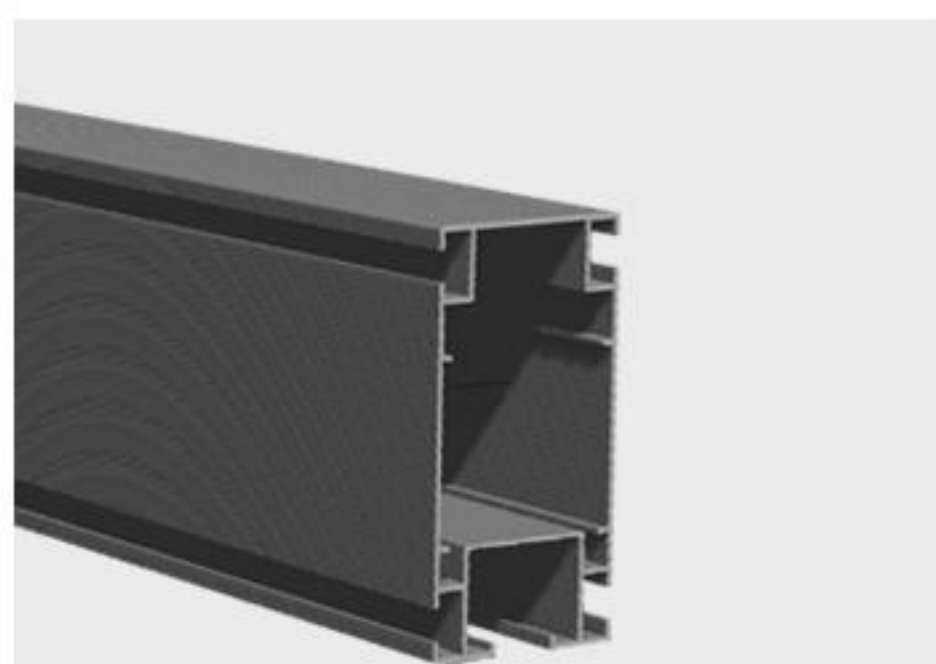

Outline

Inner Structure Picture

Dimension Drawing

◆ Profile parameters

Track

W 70mm × H 130mm
Thickness 2.0mm

Sink

W 115mm × H 115mm
Thickness 1.4mm