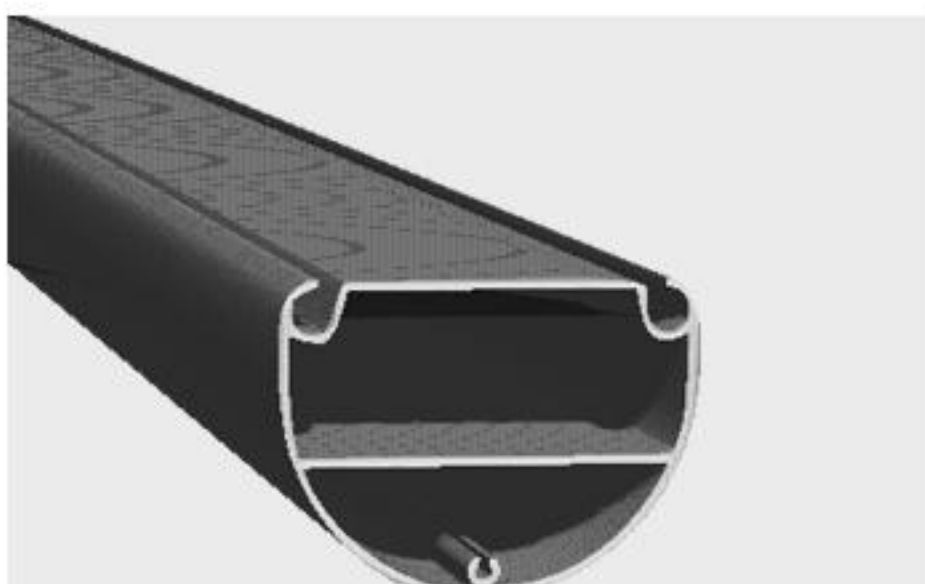

Tow bar

W 85mm × H 60mm
Thickness 1.6mm