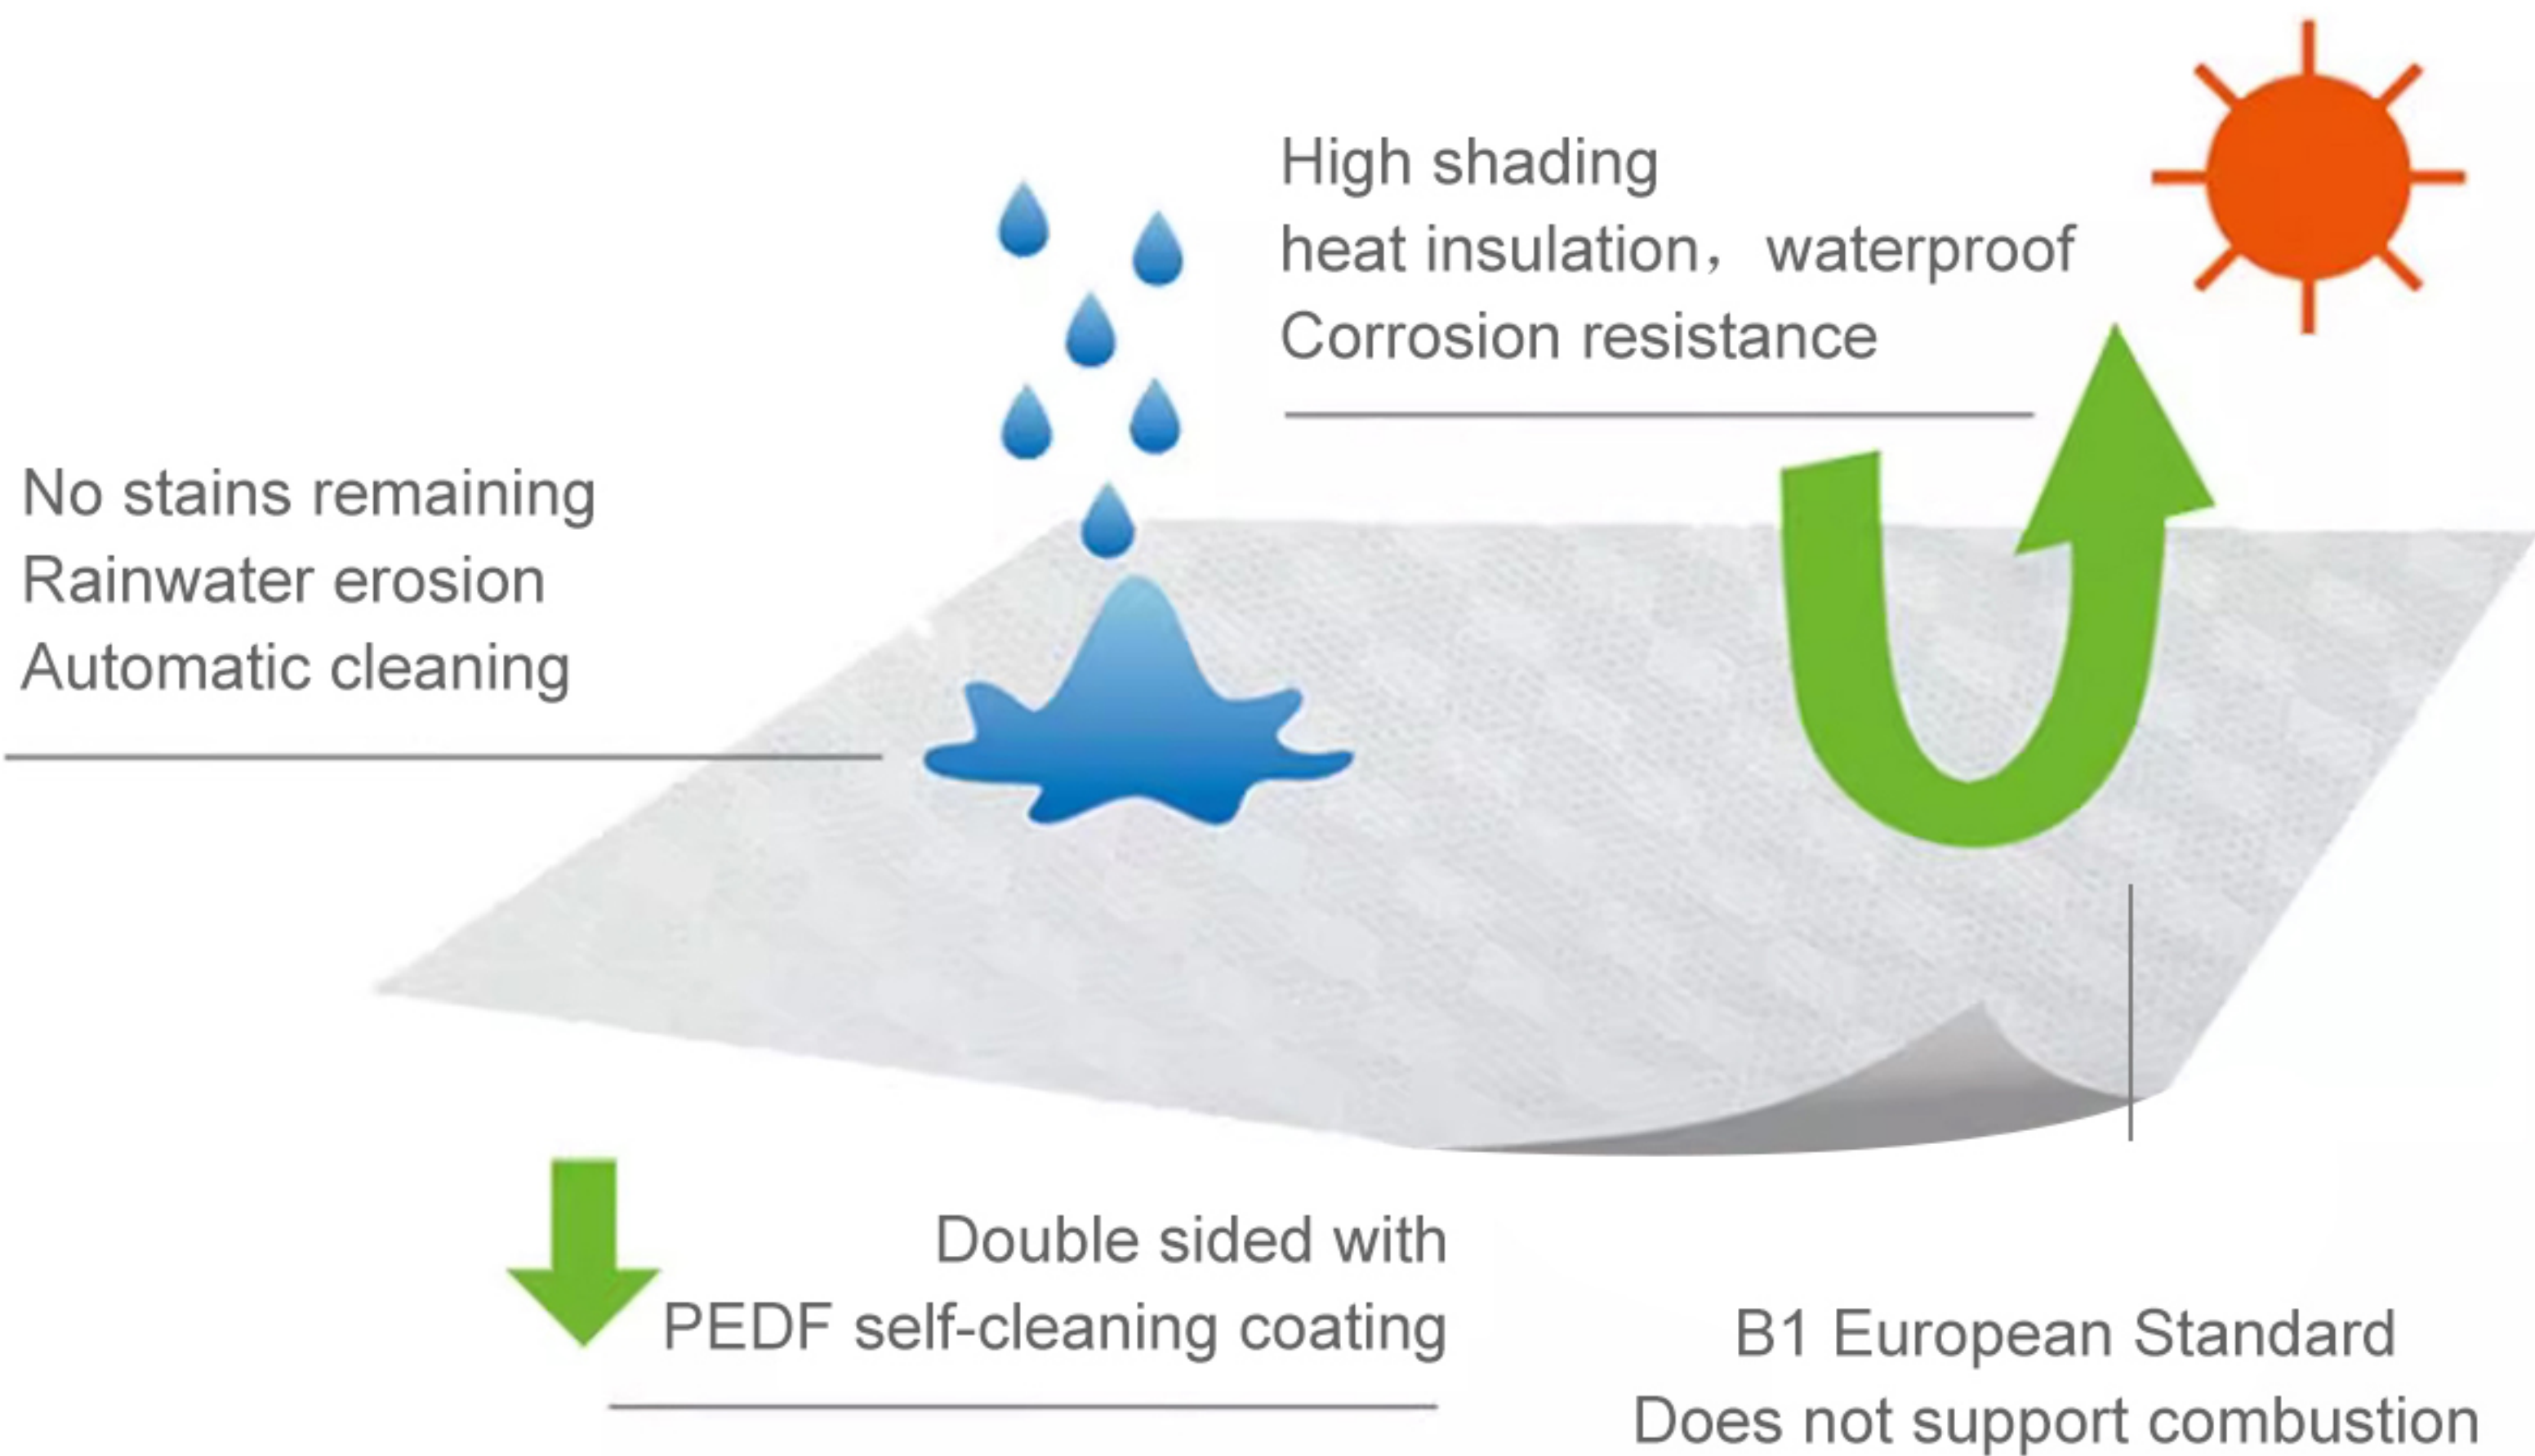

3D Diamond Patterned PVC Fabric

Wear resistance, high tear and tensile strength

Thermal insulation
and sun protection

More than 80%
are isolated from solar heat

Over 90%
shading rate