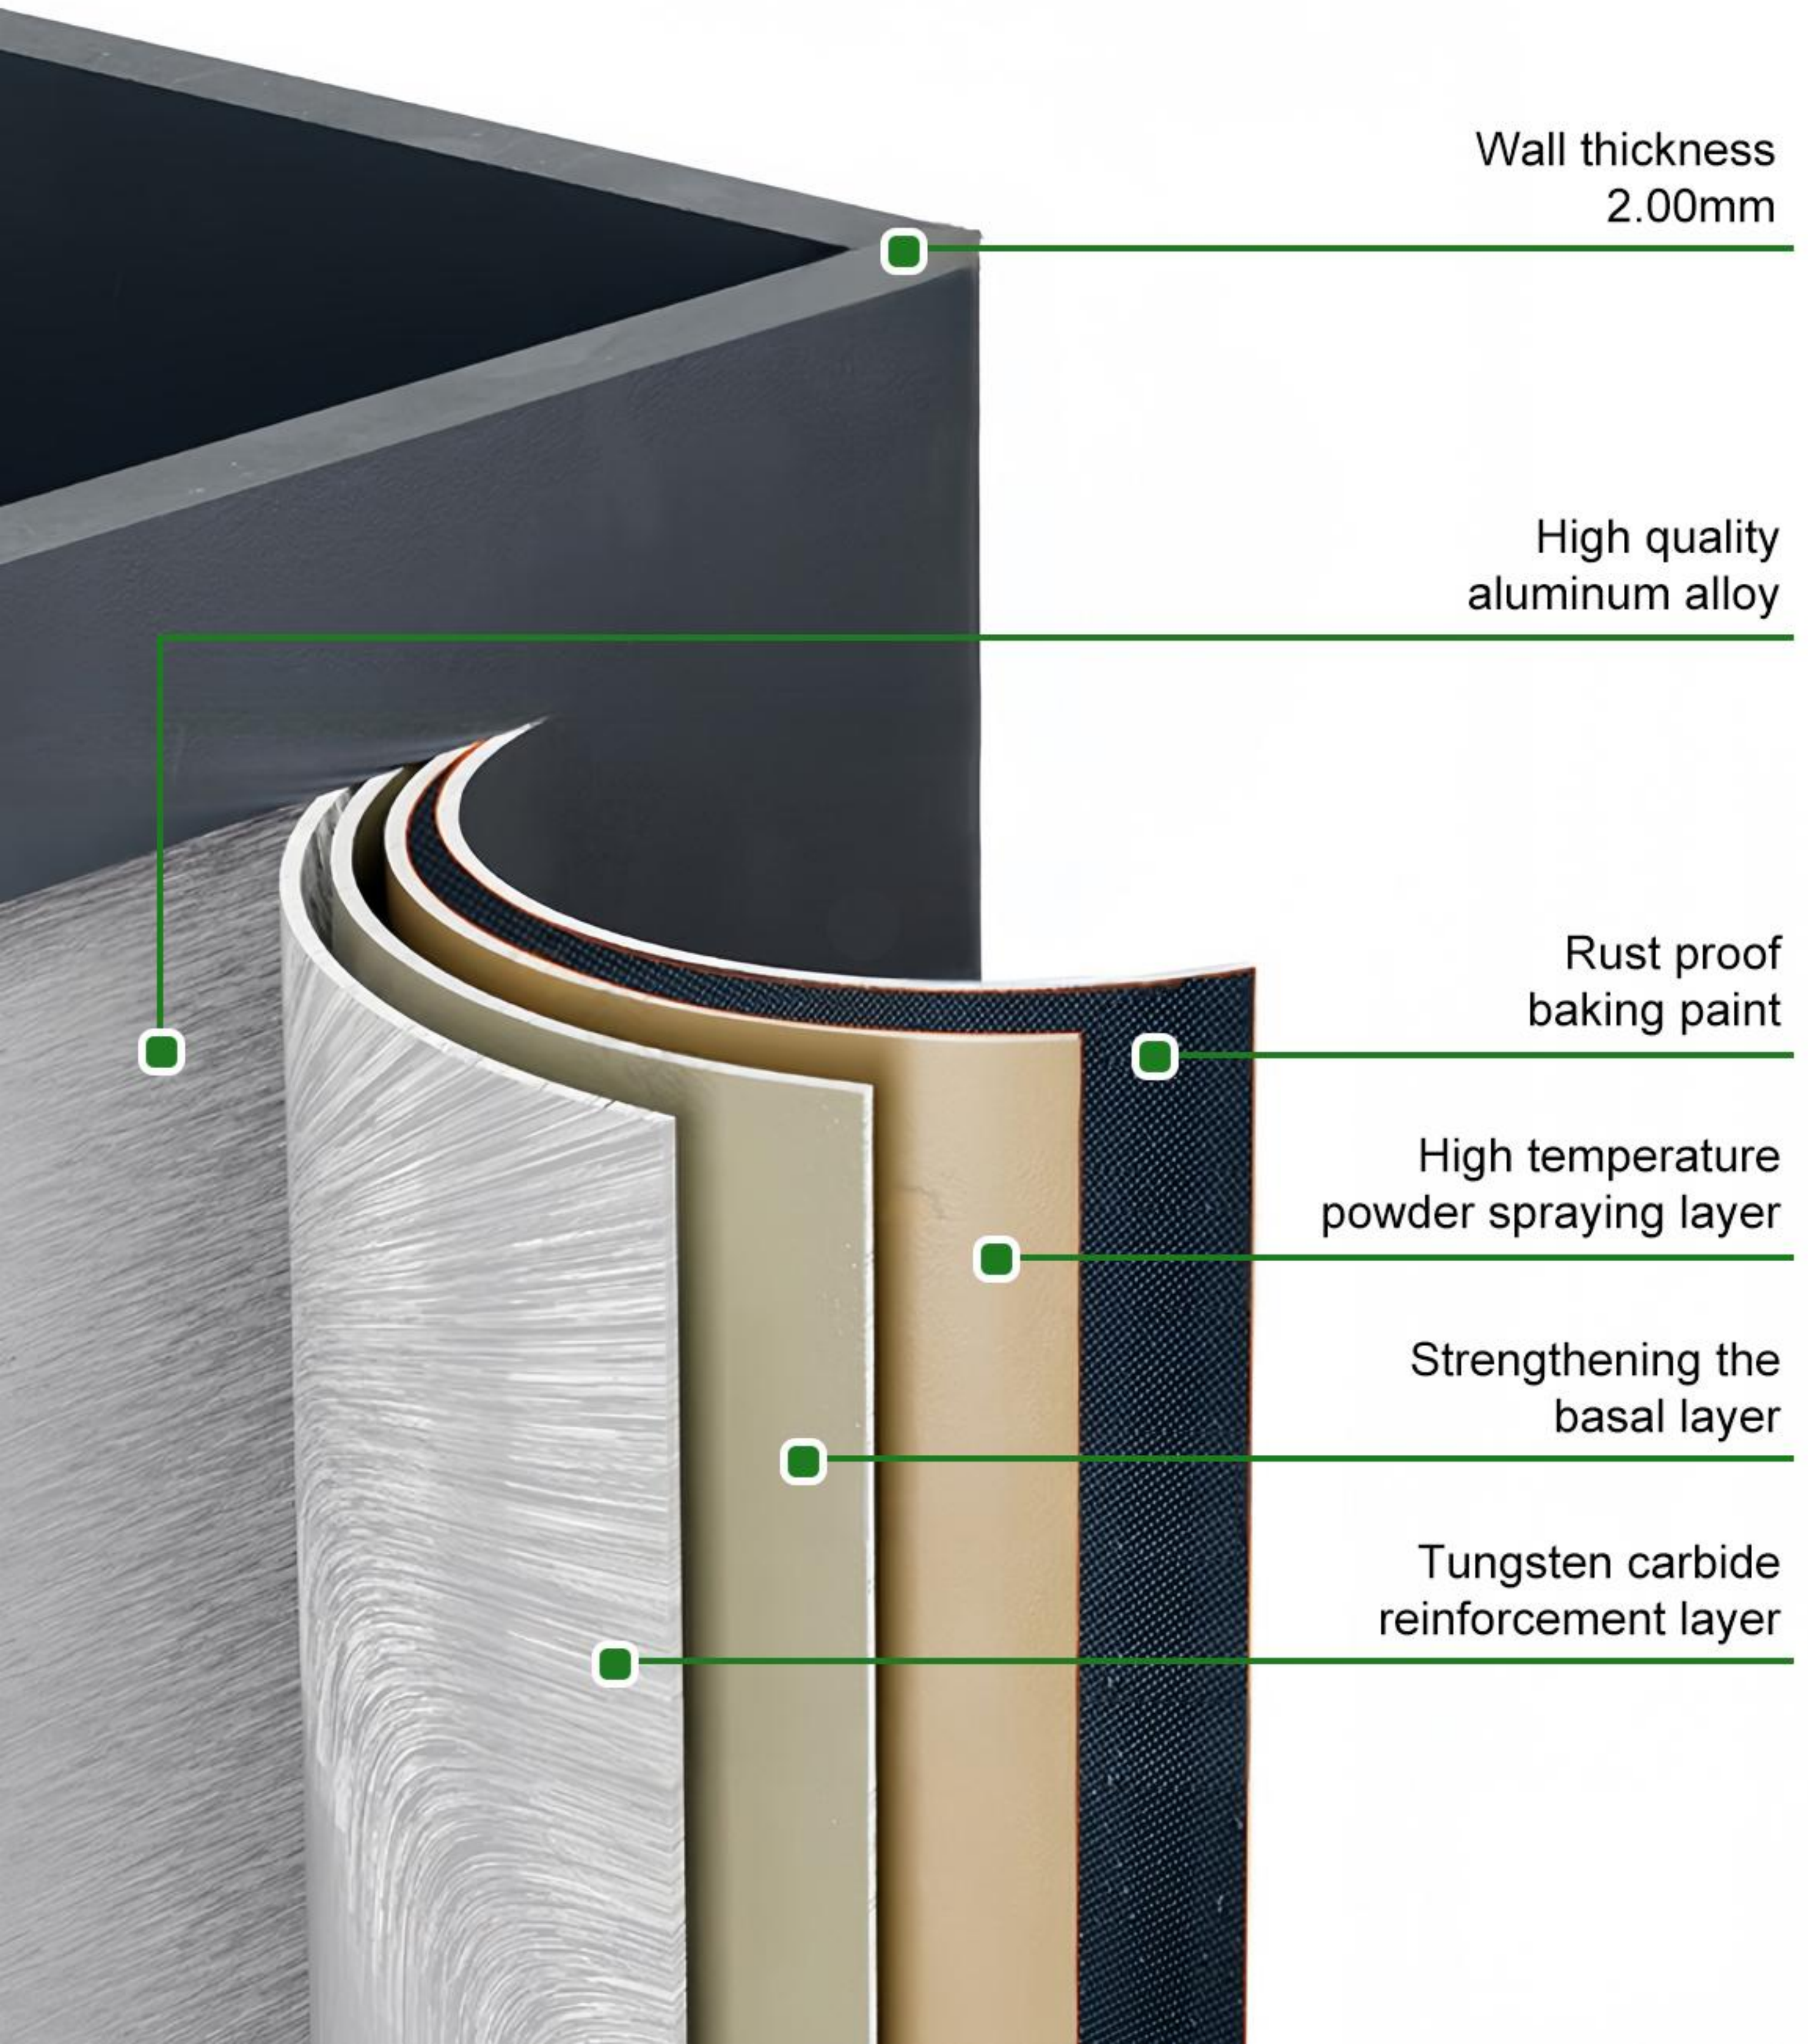

◆ Outdoor Specialized Spraying Process

Long service life, thicker and thicker columns
Surface baked paint, waterproof and corrosion-resistant

Wall thickness
2.00mm

High quality
aluminum alloy

Rust proof
baking paint

High temperature
powder spraying layer

Strengthening the
basal layer

Tungsten carbide
reinforcement layer