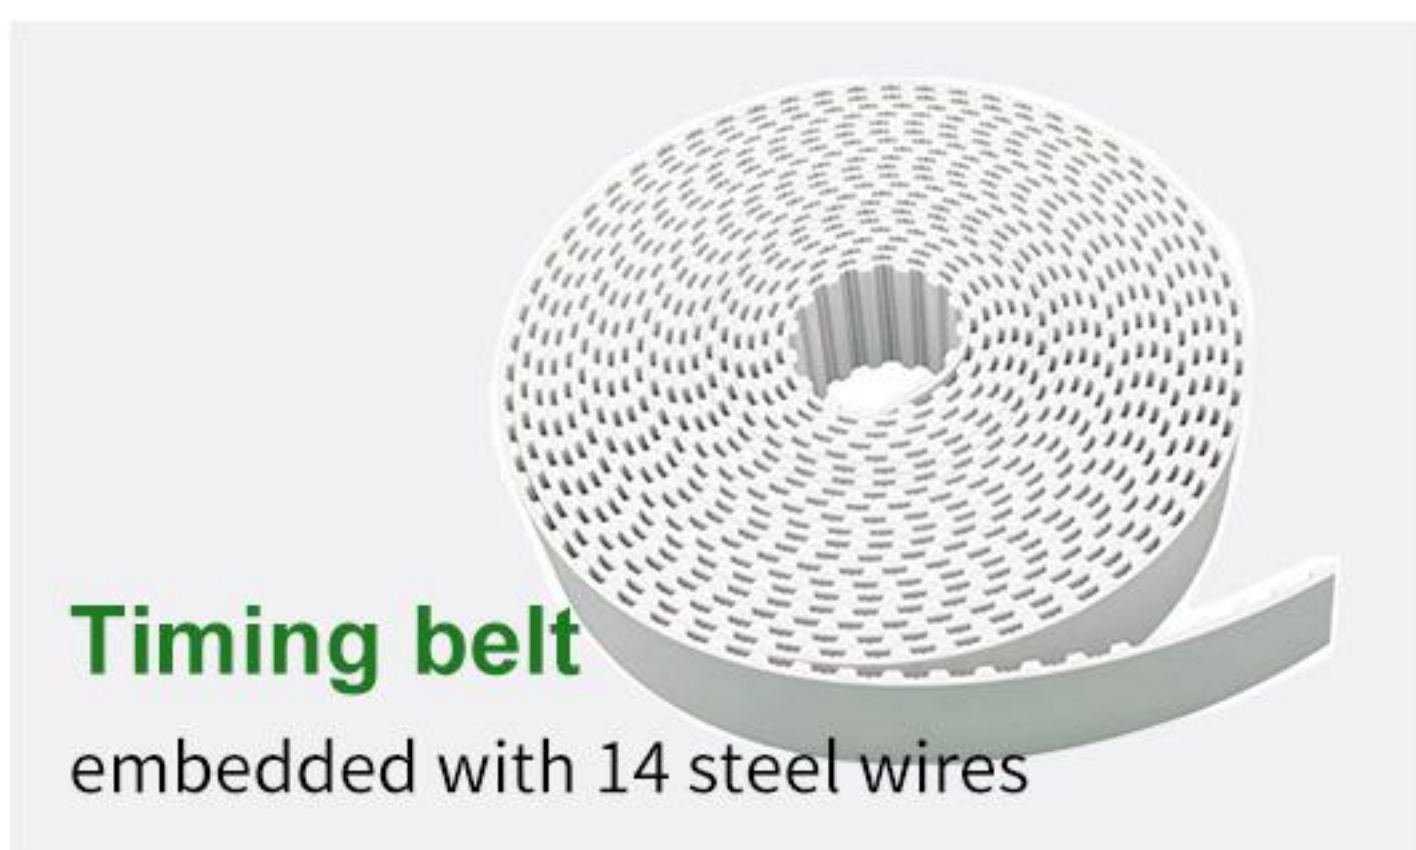

Crossbeam

W 100mm × H 100mm
Thickness 2.0mm

Weather shield

W 110mm × H 22mm
Thickness 0.7mm

Light mop handle

W 36mm × H 60mm
Thickness 1.1mm

LED strip

3000K warm light / 6000K white light