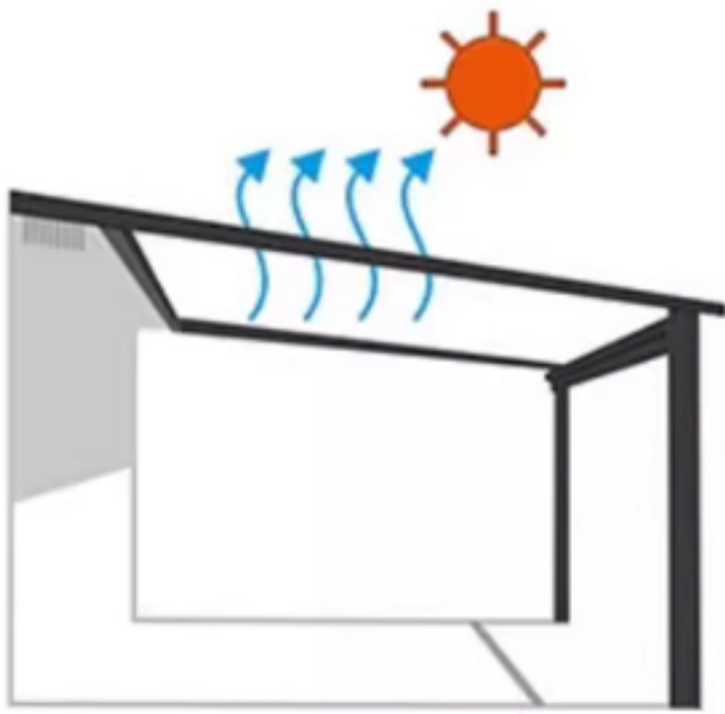

Maximum resistance to level 7 strong winds

**DOUBLE LAYER SLIDE RAIL
THE SCREEN SHRINKS FREELY**

Bold painted aluminum alloy track
Repeated contraction testing is smooth and effortless

Adjusting Temperature Control Sunlight

Can easily cope with different climates

ventilate

sunshade

Adjust the temperature

Rainproof and drainage

Snow prevention

Wind resistant

Collapse effect

Unfold effect

HIDDEN DRAINAGE DESIGN

No fear of standing water on rainy days

One Click Control Of Smart life

Intelligent remote control eliminates manual folding
making high-tech life worry free and more convenient