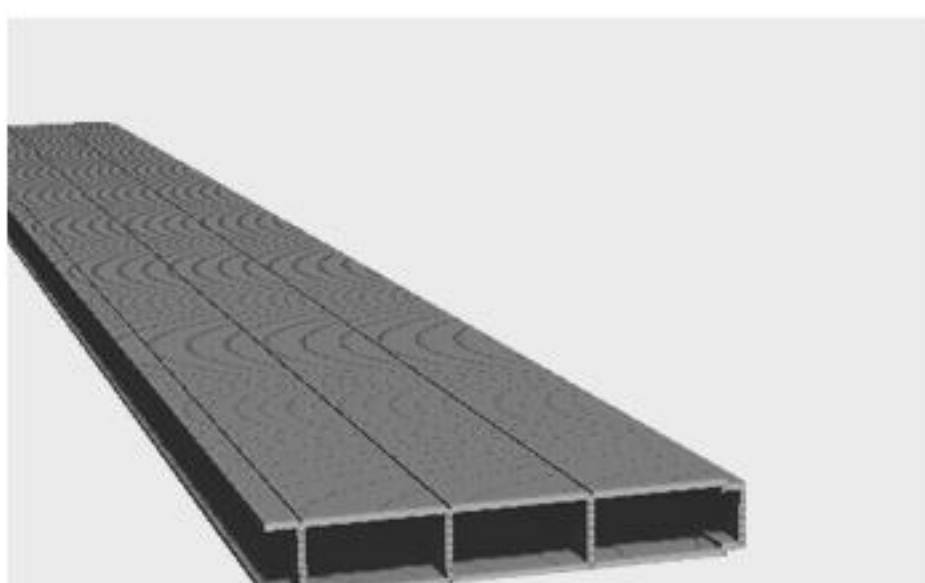

Outline

Inner Structure Picture

Dimension Drawing

◆ Profile parameters

Track

W 70mm × H 130mm
Thickness 2.0mm

Sink

W 115mm × H 115mm
Thickness 1.4mm

Crossbeam

W 100mm × H 100mm
Thickness 2.0mm

Weather shield

W 110mm × H 22mm
Thickness 0.7mm

Light mop handle

W 36mm × H 60mm
Thickness 1.1mm

LED strip

3000K warm light / 6000K white light