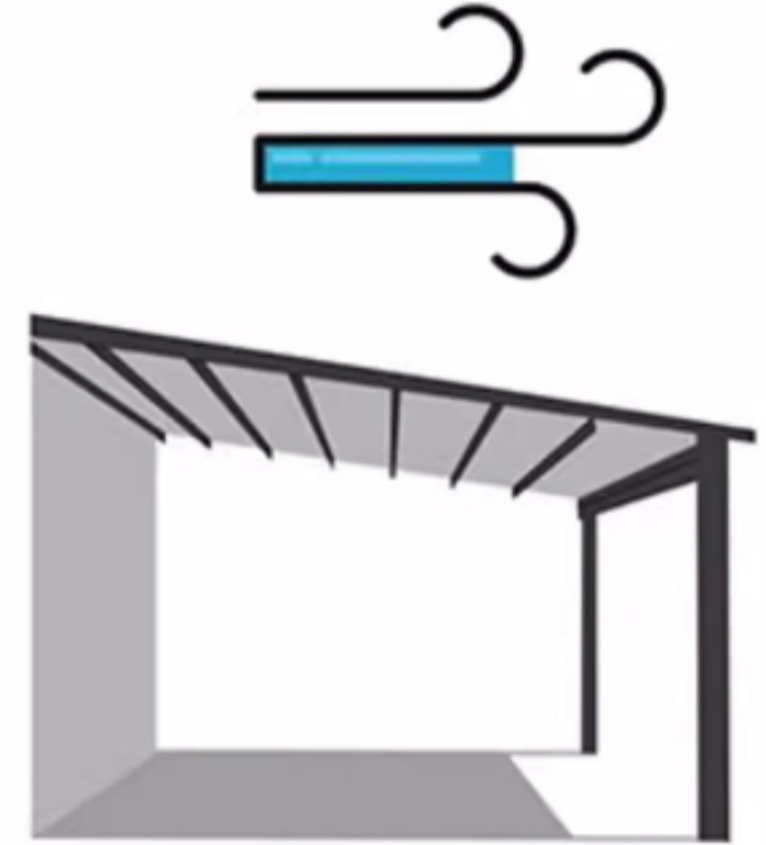

Can easily cope with different climates

ventilate

sunshade

Adjust the temperature

Rainproof and drainage

Snow prevention

Wind resistant

Collapse effect

Unfold effect

HIDDEN DRAINAGE DESIGN

No fear of standing water on rainy days

One Click Control Of Smart life

Intelligent remote control eliminates manual folding
making high-tech life worry free and more convenient

Dual use day and night

Optional high brightness waterproof light strip
3000K high brightness energy-saving LED light
Silicone wrapped light strip, waterproof and non electric leakage,

3D Diamond Patterned PVC Fabric