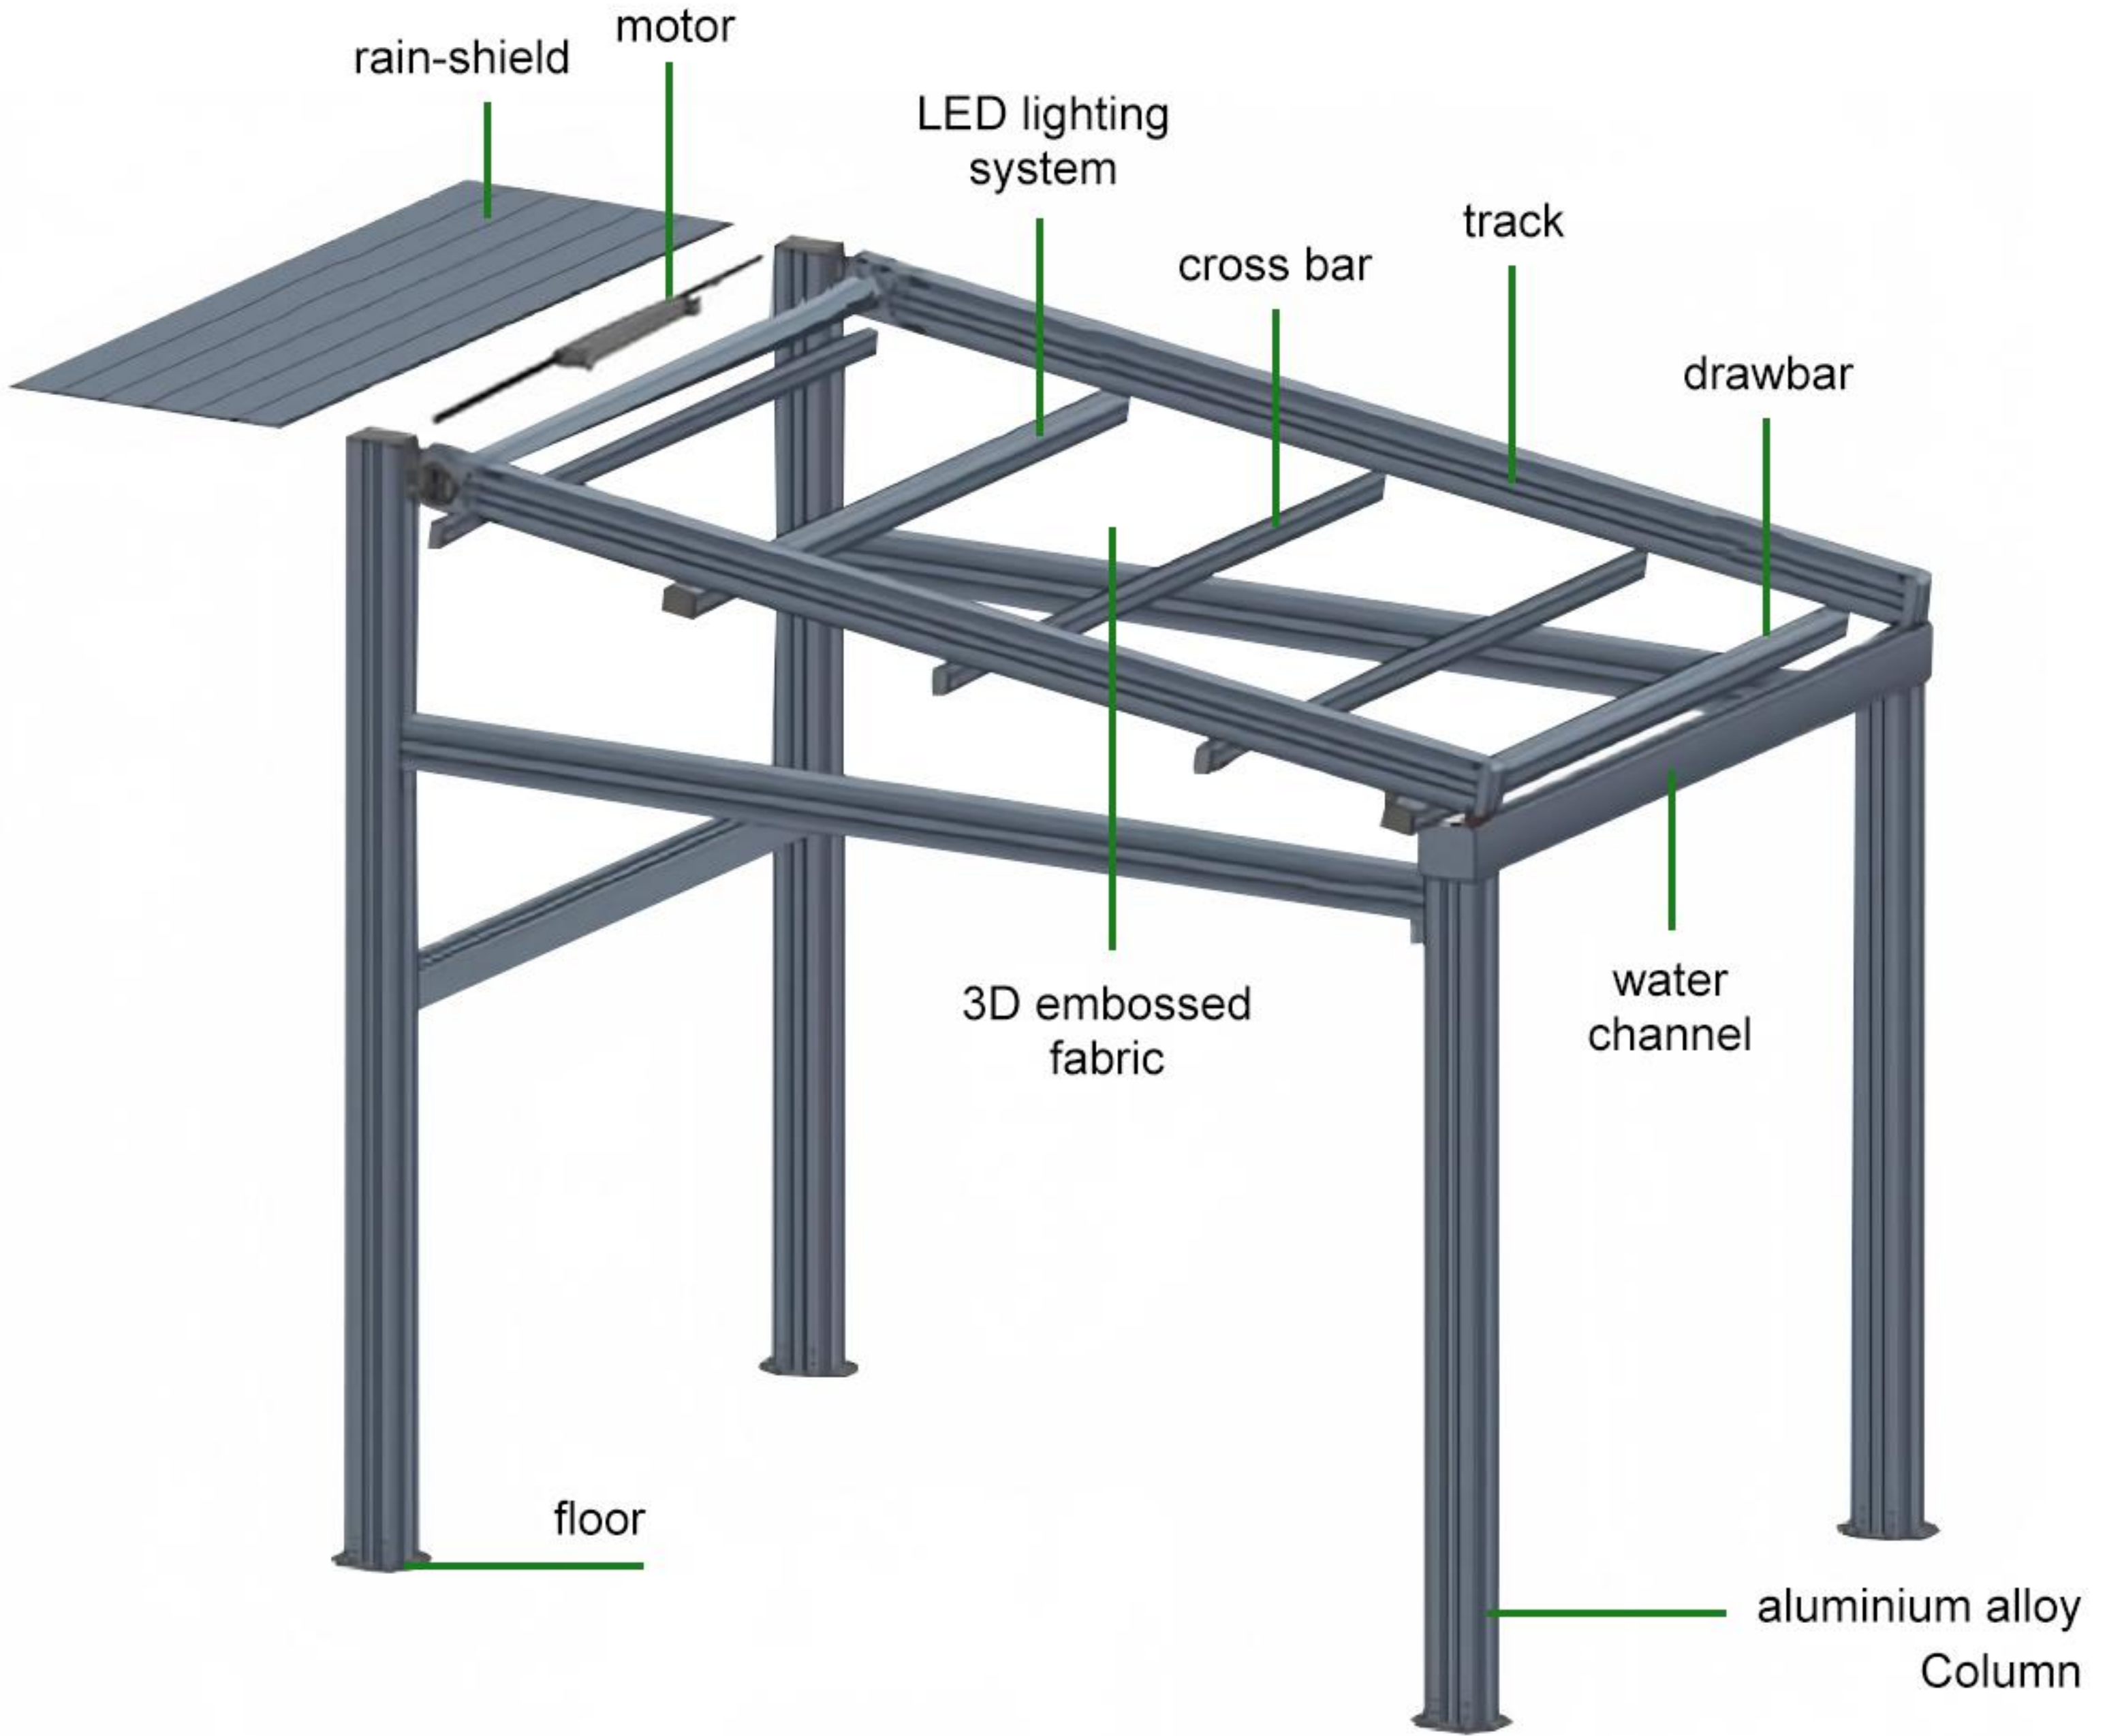

◆ Overall Material Structure