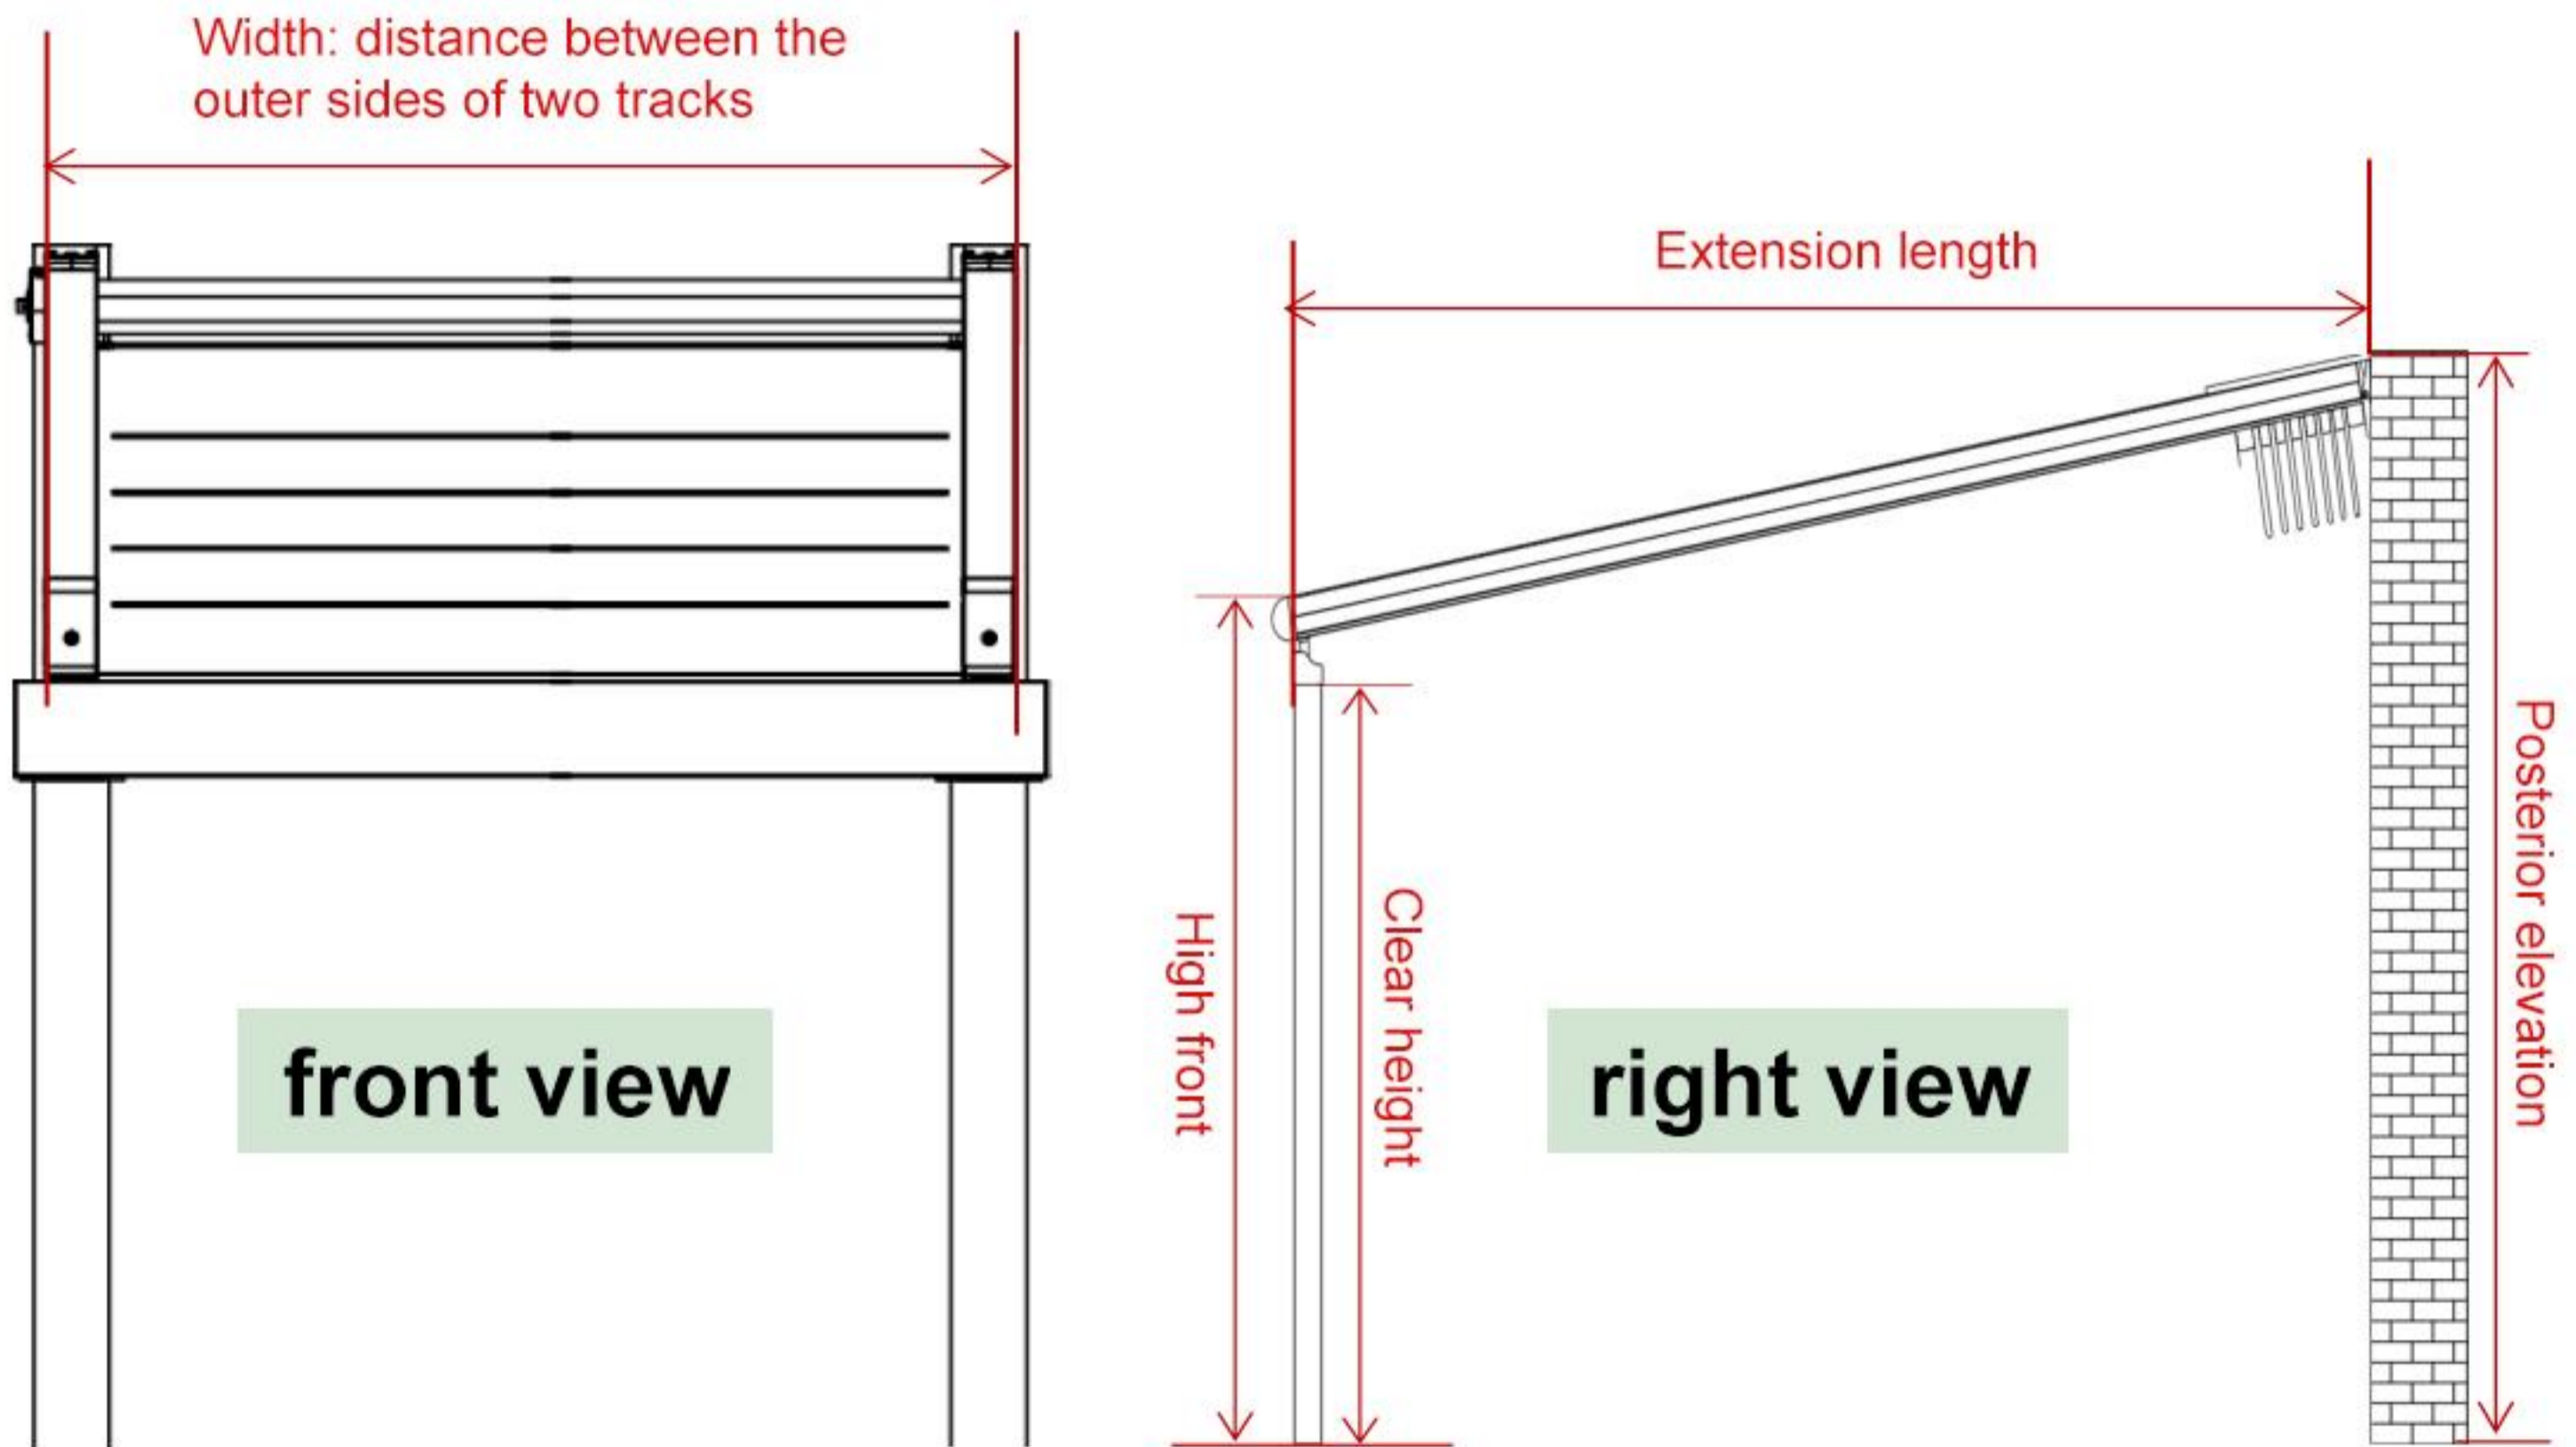

Waterproof Folding Canopy

◆ Dimensions

When ordering a folding canopy, 5 key dimensions need to be provided: front height, back height, width, extended length, clear height.

Front height: distance from the base to the top of the track

Rear height: distance from base to top

Net height: The height of the front pillar

Extension length: the plane distance from the wall code to the front pillar, not the length of the track

High front - Clear height=260mm